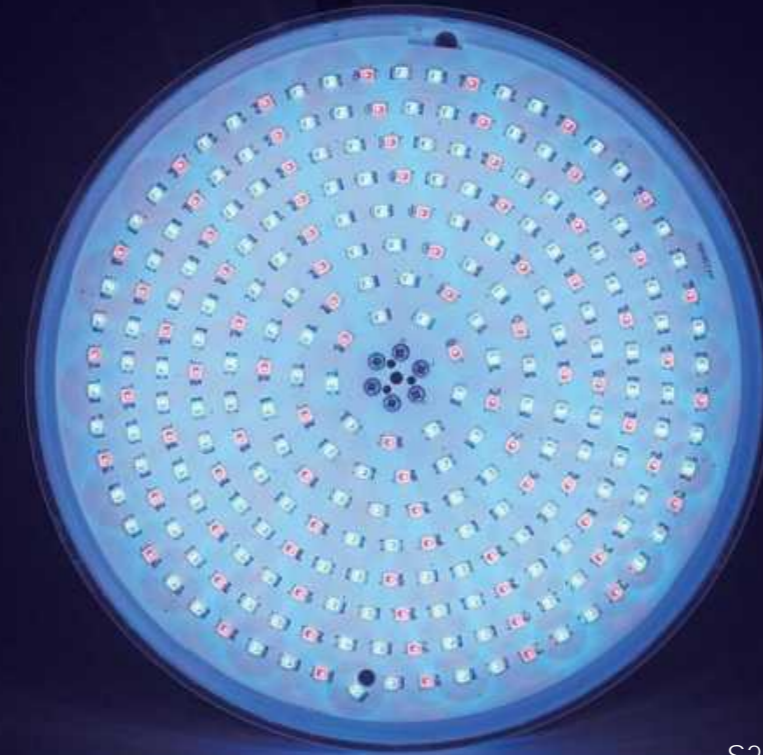

Epoxy Resin LED Panel

Replace PAR56 & Wall mounted

Code : Epoxy Resin LED panel

S252RGB Panel, 18W, RGB