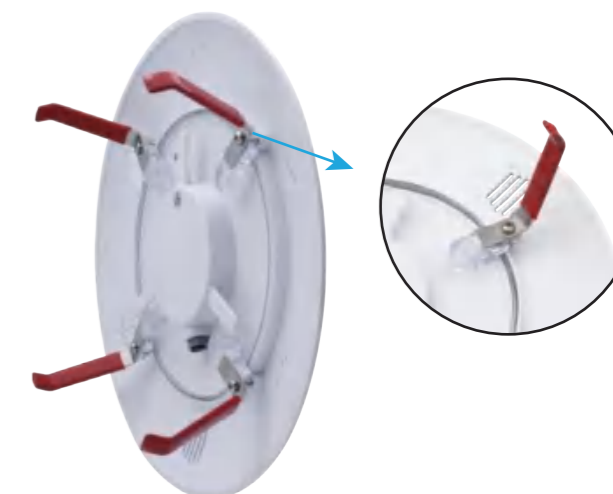

How to replace PAR56 (C)

Astral Niche

Put the epoxy LED panel in the frame, add the 3pcs ABS clips..

Put the lamp holder and Astral clips on the panel.

Fasten the clips with 3pcs copper screws.

This Epoxy LED panel can be installed in all brands niche.

Such as Astral , Hayward .....

Code : W6002

Global Adapter

ABS Frame 290mm

Suitable for Pentair/Hayward/Astral Niche and all other Niches

Totally solve the leaking problem from Niche lights.
Do it easy by end user, no needing professional worker.