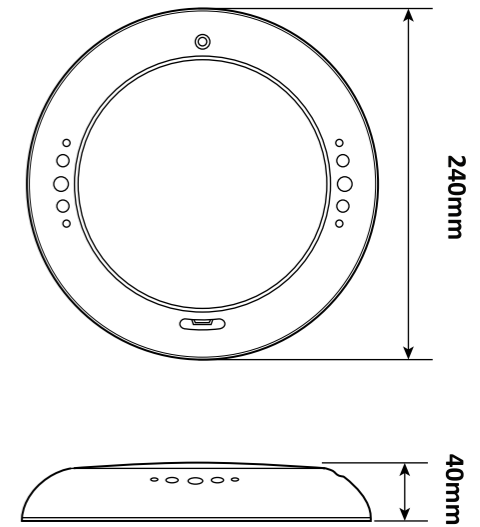

Bracket BRT001, BRT002, BRT004

Suit for concrete / liner / fiberglass / stainless steel pool

Specification

Code	Vol.	Power	Color	Lumens	LED Type	Control
W2003-S252WHT	AC12V	18W	6400K	1980lm	252pcs SMD2835	--
W2003-S351WHT	AC12V	25W	6400K	2750lm	351pcs SMD2835	--
W2003-S441WHT	AC12V	32W	6400K	3520lm	441pcs SMD2835	--
W2003-S513WHT	AC12V	40W	6400K	4400lm	513pcs SMD2835	--
W2003-S252WW	AC12V	18W	3000K	1800lm	252pcs SMD2835	--
W2003-S351WW	AC12V	25W	3000K	2500lm	351pcs SMD2835	--
W2003-S441WW	AC12V	32W	3000K	3200lm	441pcs SMD2835	--
W2003-S513WW	AC12V	40W	3000K	4000lm	513pcs SMD2835	--
W2003-S252RGB(R15)	AC12V	18W	RGB	990lm	252pcs SMD2835	ON/OFF & Remote
W2003-S351RGB(R15)	AC12V	25W	RGB	1370lm	351pcs SMD2835	ON/OFF & Remote
W2003-S441RGB(R15)	AC12V	32W	RGB	1760lm	441pcs SMD2835	ON/OFF & Remote
W2003-S513RGB(R15)	AC12V	40W	RGB	2200lm	513pcs SMD2835	ON/OFF & Remote