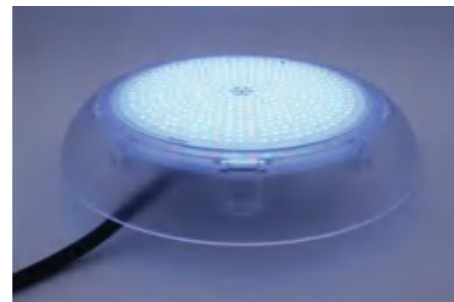

W2002-S441RGB

AC12V, 32W, RGB
441pcs SMD2835 LED
ON/OFF Control