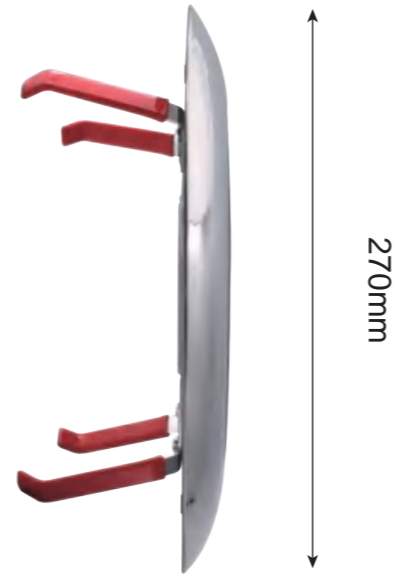

Code : W4008

Global Adapter

Stainless Steel 316L Frame 270mm

No Needing screws , adjusting the SS316L Fixing Brackets.
Pushing the Global Adapter into the Niche