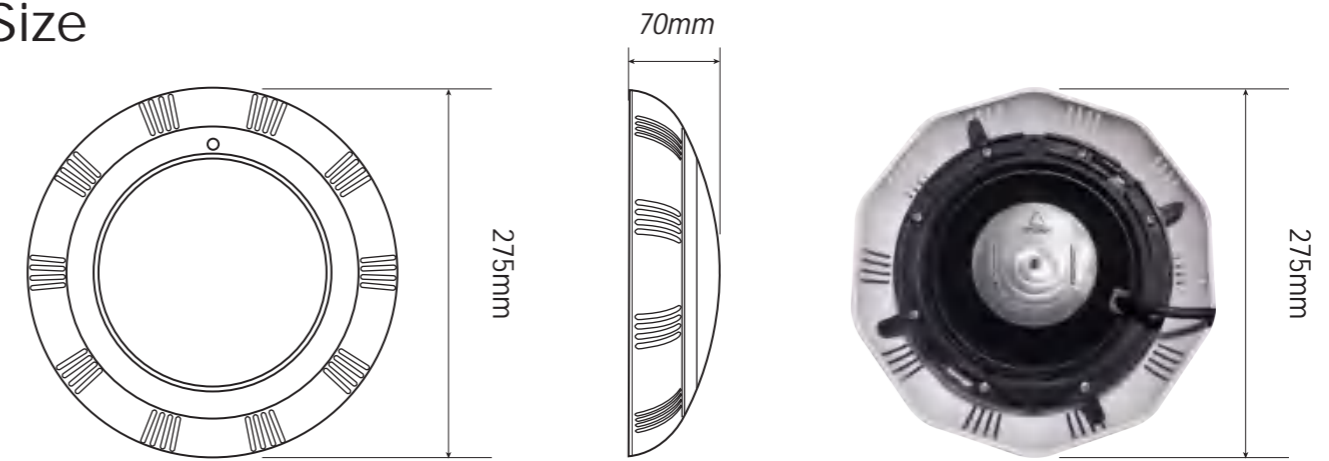

Code : W1002

Decagon ABS + PC cover with big lens

Size

Code : W1102

Decagon ABS + PC cover with small lens

Specification

Code	Vol.	Power	Color	Lumens	LED Type	Control
W1001	-S180WHT	AC12V	12W	6400K	1320lm	180pcs SMD2835 --
	-S252WHT	AC12V	18W	6400K	1980lm	252pcs SMD2835 --
	-S351WHT	AC12V	25W	6400K	2750lm	351pcs SMD2835 --
W1101	-S150WHT	AC12V	35W	6400K	3850lm	150pcs SMD5050 --
	-S180WW	AC12V	12W	3000K	1200lm	180pcs SMD2835 --
W1002	-S252WW	AC12V	18W	3000K	1800lm	252pcs SMD2835 --
	-S351WW	AC12V	25W	3000K	2500lm	351pcs SMD2835 --
	-S150WW	AC12V	35W	3000K	3500lm	150pcs SMD5050 --
W1102	-S180RGB(R15)	AC12V	12W	RGB	660lm	180pcs SMD2835 ON/OFF & Remote
	-S252RGB(R15)	AC12V	18W	RGB	990lm	252pcs SMD2835 ON/OFF & Remote
	-S351RGB(R15)	AC12V	25W	RGB	1350lm	351pcs SMD2835 ON/OFF & Remote
	-S150RGB(R15)	AC12V	35W	RGB	1950lm	150pcs SMD5050 ON/OFF & Remote