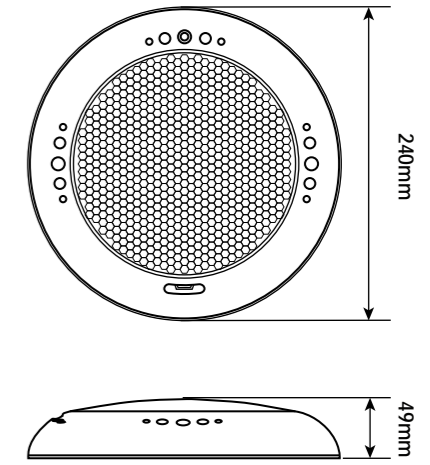

## LED Panel + Frames

Wall Mounted Light

Control Systems

PAR56 + Fixture

Wall Mounted Light

15 / 2.0 Inch Light

Mini Pool Light

SS Underwater Light

Fountain Light

Accessories

Code : W2001

Frosted Transparent PC with big lens

W2001-S252WHT

AC12V, 18W, Cool white 6400K  
252cs SMD2835 LED

Bracket BRT001, BRT002, BRT004

Suit for concrete / liner / fiberglass / stainless steel pool