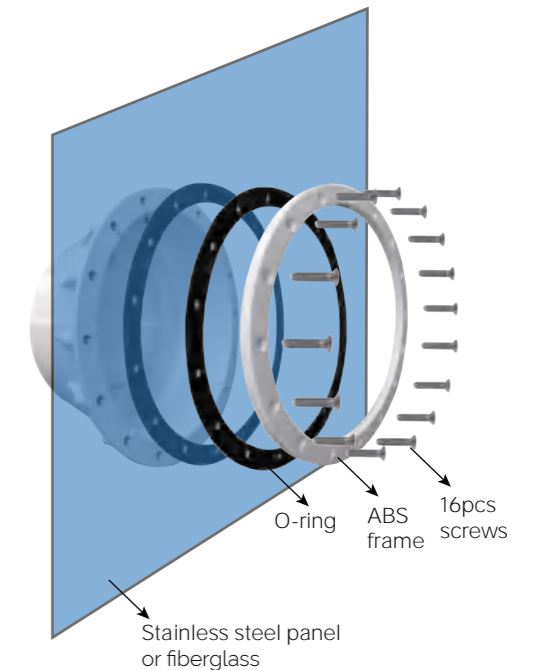

## Liner Pool Installation

O-ring

Stainless steel panel or fiberglass

O-ring ABS frame 16pcs screws

Code : W1103

ABS Unibody + PC cover with small lens

108pcs SMD5050 LED, 25W