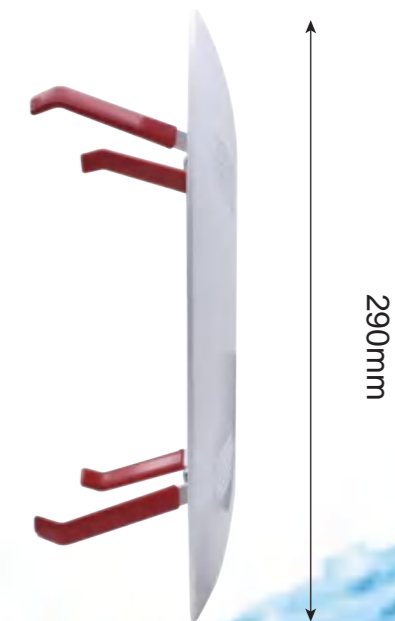

Fasten the clips with 3pcs copper screws.

This Epoxy LED panel can be installed in all brands niche.

Such as Astral , Hayward .....

Code : W6002

Global Adapter

ABS Frame 290mm