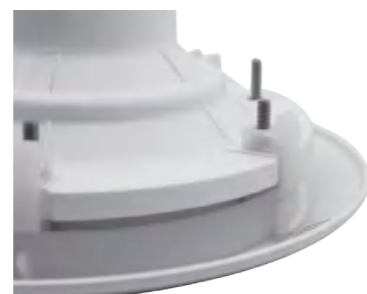

Put the epoxy LED panel in the frame, add the 3pcs ABS clips..