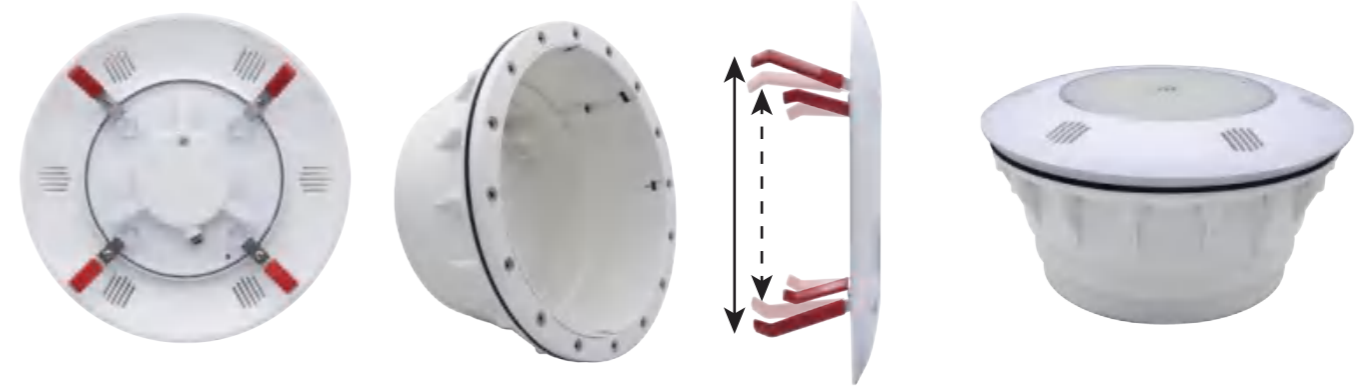

Code : W4008

Global Adapter

Stainless Steel 316L Frame 270mm

No Needing screws , adjusting the SS316L Fixing Brackets.
Pushing the Global Adapter into the Niche