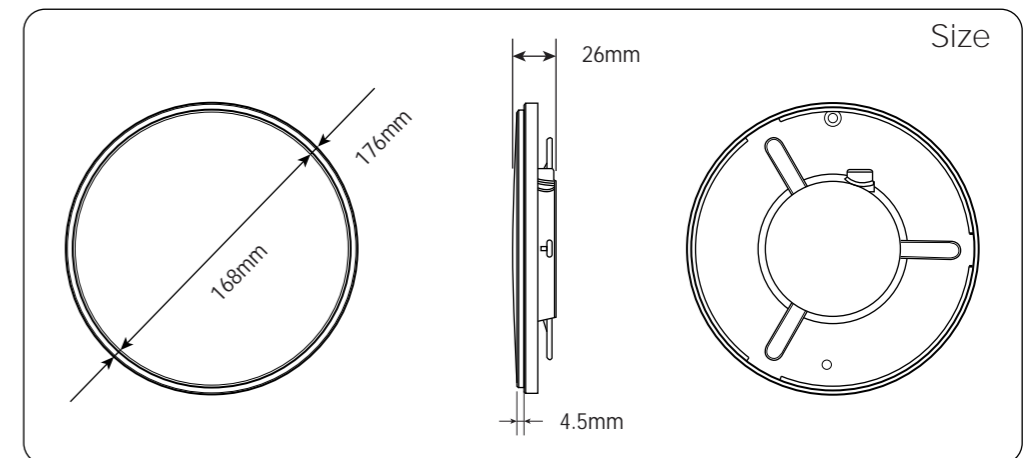

Epoxy Resin LED Panel

Replace PAR56 & Wall mounted

Code : Epoxy Resin LED panel

3000K

RGBW