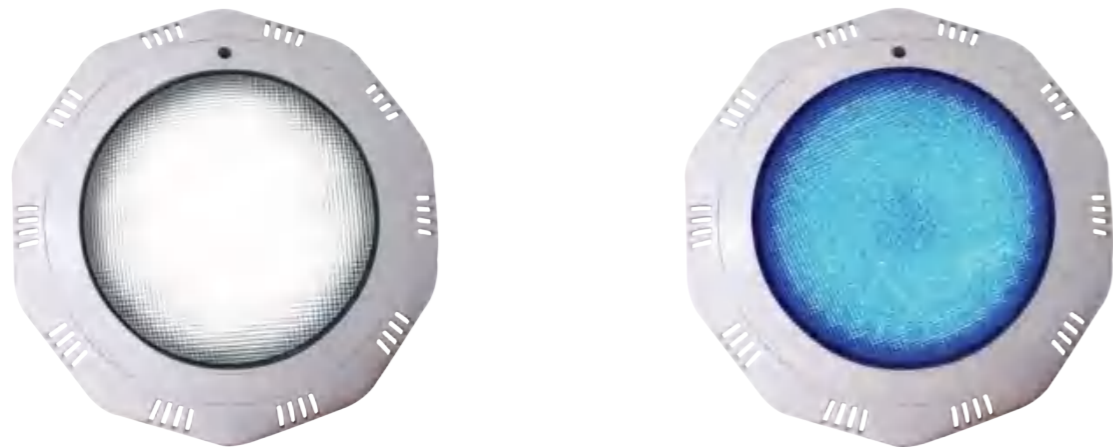

- Unibody, **IP68**, no water leaking
- SMD5050 LED, good color mixing
- PC cover with small lens, Soft light
- Suit for different type pools

240mm

Code : W1001

Round ABS + PC cover with big lens

Code : W1101

Round ABS + PC cover with small lens

BRT001

For Concrete Pool

BRT002

For Liner Pool  
For Fiberglass Pool

BRT004

For Concrete + Liner Pool

## Code : W1002

Decagon ABS + PC cover with big lens

## Code : W1102

Decagon ABS + PC cover with small lens