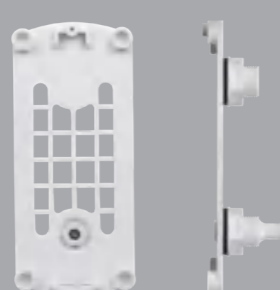

- Unibody, **IP68**, no water leaking
- SMD5050 LED, good color mixing
- PC cover with small lens, Soft light
- Suit for different type pools

240mm

Code : W1001

Round ABS + PC cover with big lens

Code : W1101

Round ABS + PC cover with small lens

BRT001

For Concrete Pool

BRT002

For Liner Pool  
For Fiberglass Pool

BRT004

For Concrete + Liner Pool

## Code : W1002

Decagon ABS + PC cover with big lens